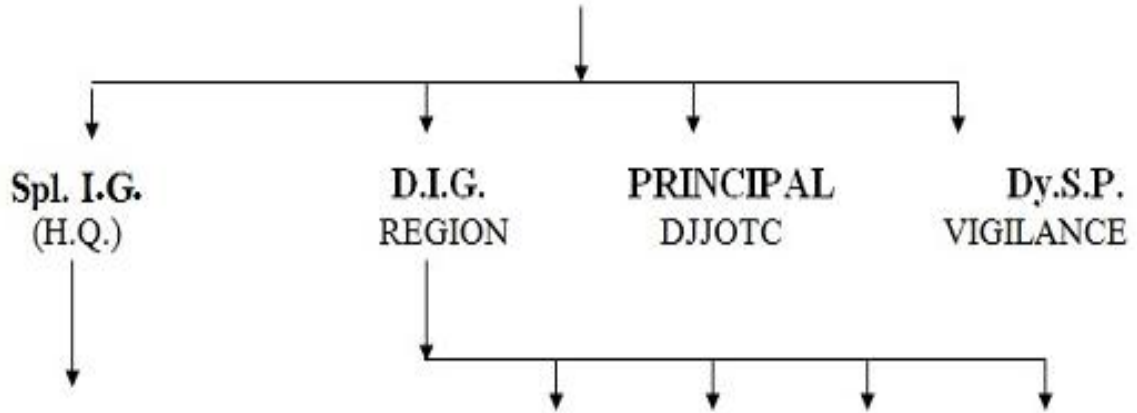

Organization

ADDITIONAL DIRECTOR GENERAL OF POLICE & INSPECTOR GENERAL OF PRISONS

	Type of Prisons	Eastern Region Nagpur	Western Region Pune	Southern Region Mumbai	Central Region Aurangabad
→ Establishment Branch	Central P.	2	2	3	2
→ Department Inquiry	District P.				
→ Judicial Branch					
→ Prison Industry Branch					
→ E-Cell Branch					
→ Other Administration	Cl.-I	6	-	3	4
→ Budget Branch	Cl.-II	1	4	2	5
→ Agriculture Branch	Cl.-III	-	1	1	1
→ Statistic Branch	Borstal School	-	-	-	1
→ Vigilance Branch	Women Prison	-	-	1	-
→ Confidential Branch	Special Prison	-	-	1	-
→ Account Section	Open Prison	5	4	1	3
→ P.W.D. Branch	Open Colony	-	1	-	-
Total		14	12	12	16